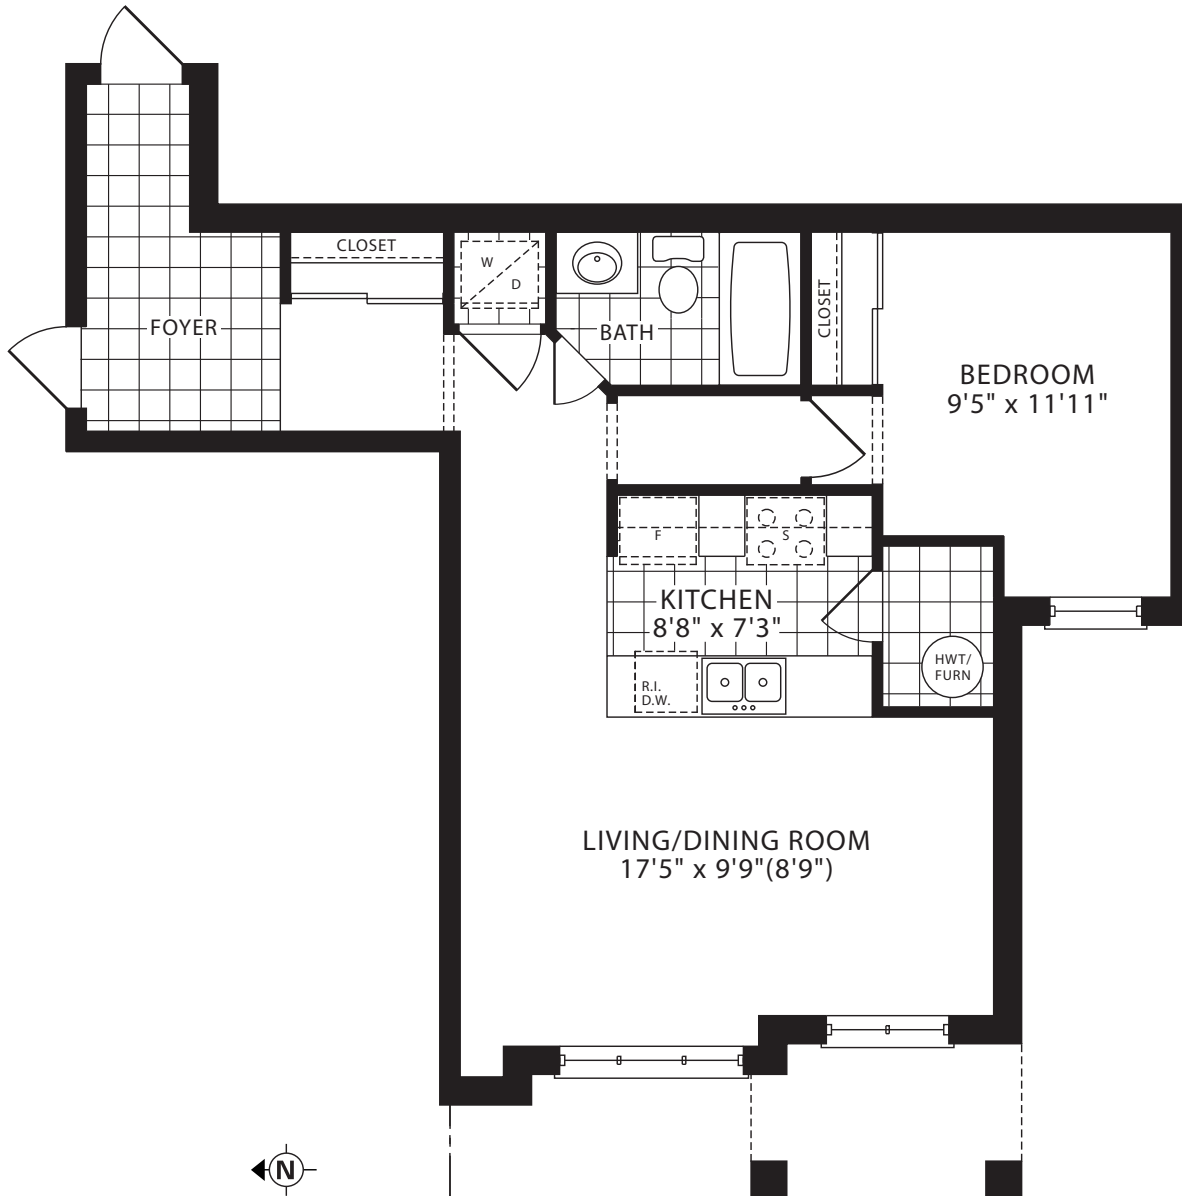

Condo Townhome Suites

Firgrove - 688 Sq. Ft.

LOWER FLOOR  
ELEV. 3 (REV.)

LOWER FLOOR - ELEV. 3 (REV.)

BLOCK D • UNIT 3

All dimensions and drawings are approximate. Information is subject to change without notice. Actual square footage may vary from the floor area. E. & O.E.