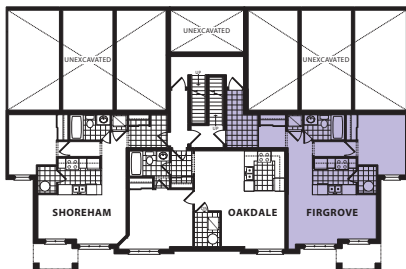

Condo Townhome Suites

Firgrove - 688 Sq. Ft.

LOWER FLOOR  
ELEV. 3 (REV.)

LOWER FLOOR - ELEV. 3 (REV.)

BLOCK D • UNIT 3

All dimensions and drawings are approximate. Information is subject to change without notice. Actual square footage may vary from the floor area. E. & O.E.