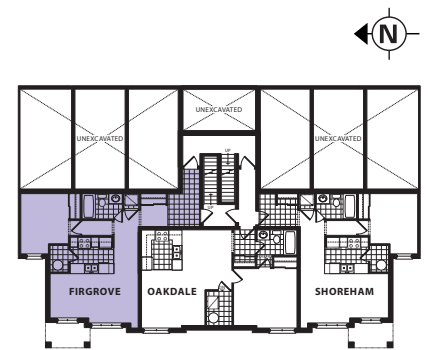

Condo Townhome Suites

Firgrove - 688 Sq. Ft.

LOWER FLOOR
ELEV. 2

LOWER FLOOR - ELEV. 2

BLOCK K • UNIT 1

All dimensions and drawings are approximate. Information is subject to change without notice. Actual square footage may vary from the floor area. E. & O.E.