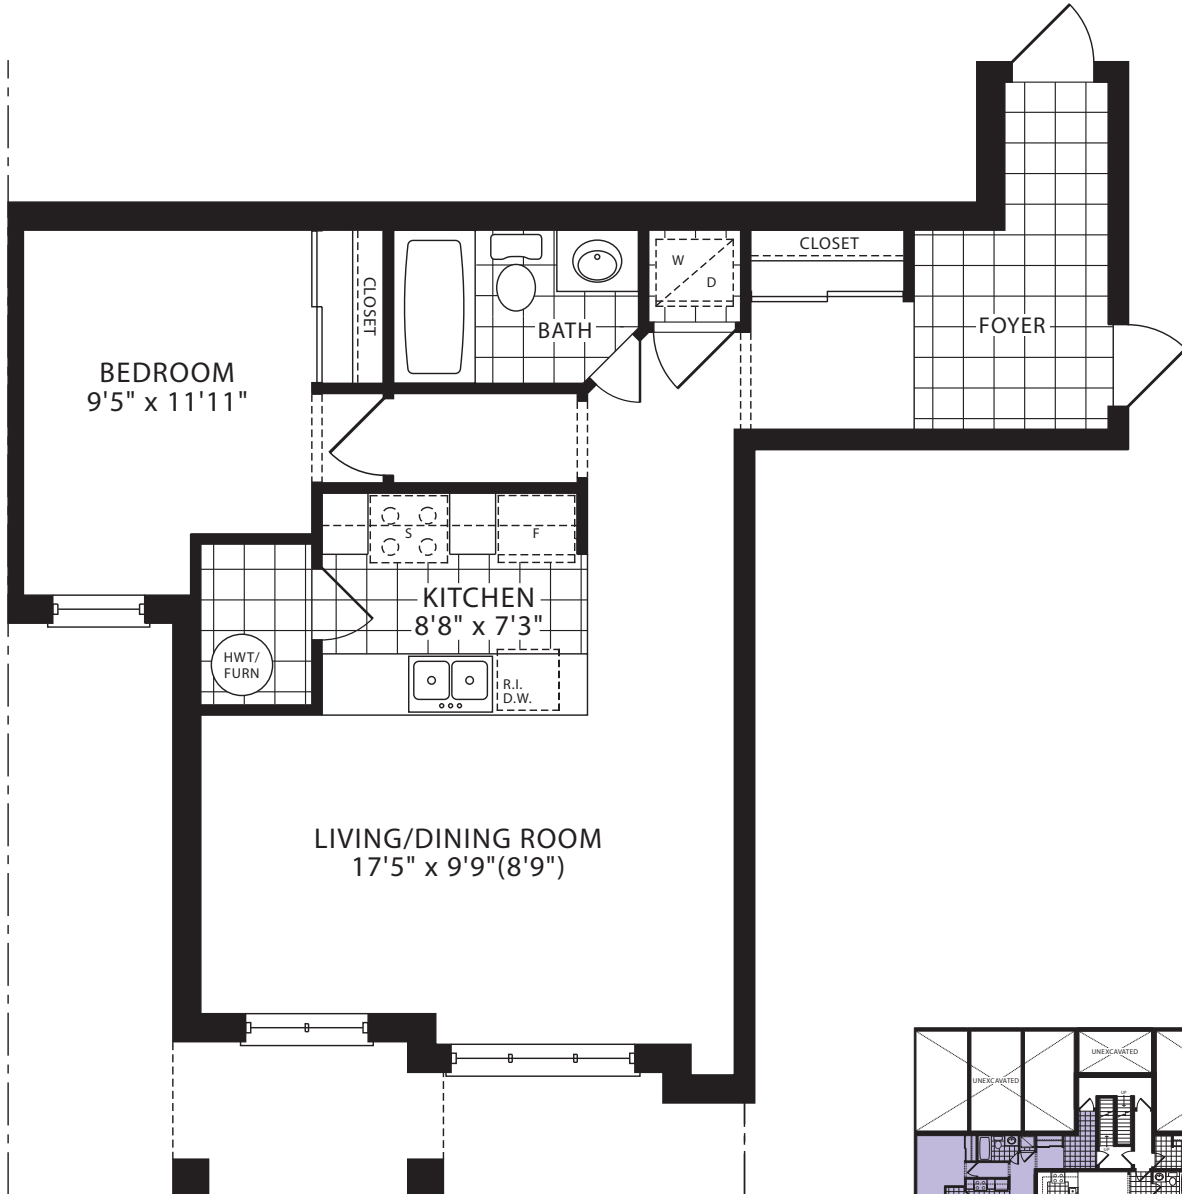

Condo Townhome Suites

Firgrove - 688 Sq. Ft.

LOWER FLOOR
ELEV. 2

LOWER FLOOR - ELEV. 2

BLOCK K • UNIT 1

All dimensions and drawings are approximate. Information is subject to change without notice. Actual square footage may vary from the floor area. E. & O.E.