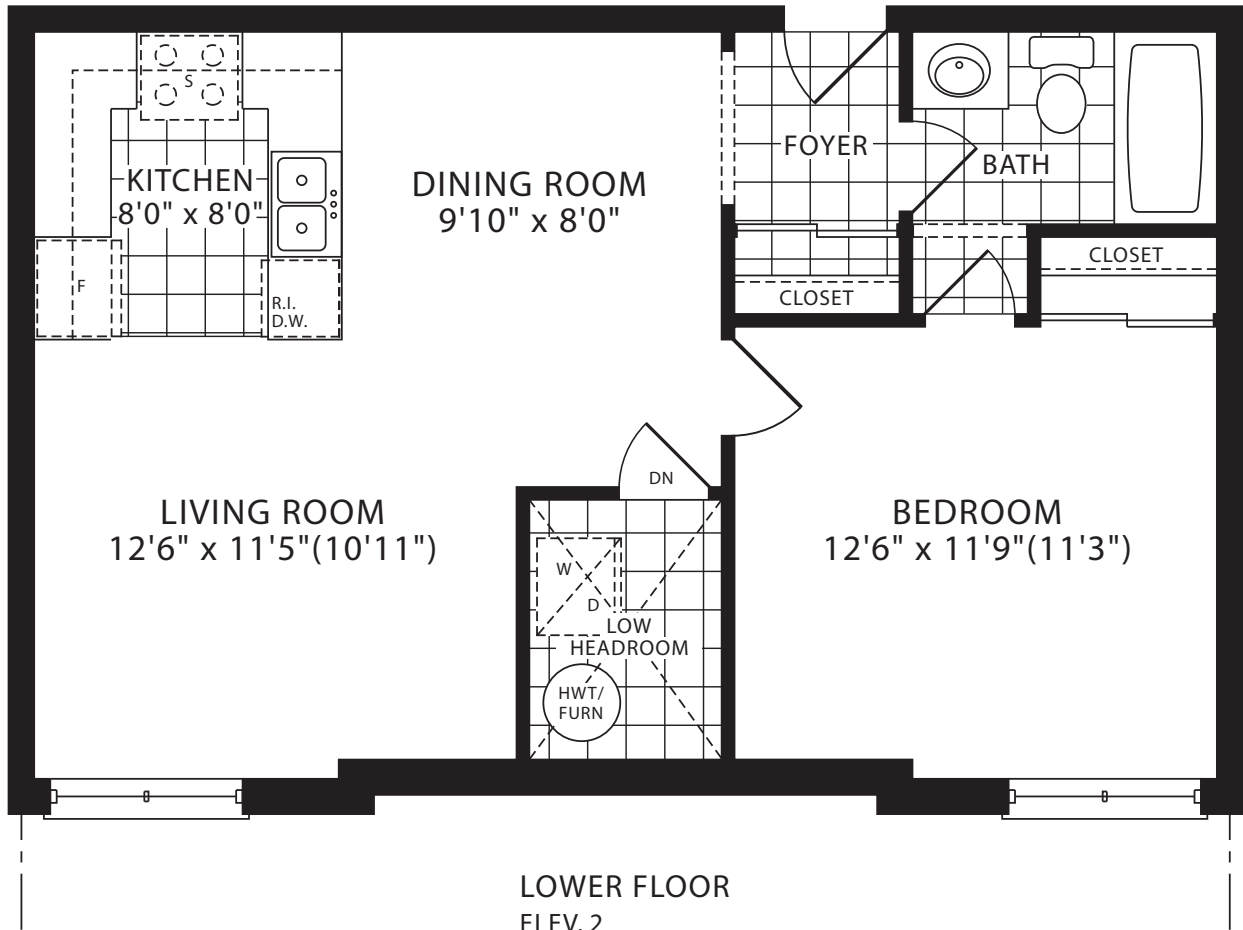

Condo Townhome Suites

Oakdale - 649 Sq. Ft.

LOWER FLOOR
ELEV. 2

LOWER FLOOR - ELEV. 2

BLOCK K • UNIT 2

All dimensions and drawings are approximate. Information is subject to change without notice. Actual square footage may vary from the floor area. E. & O.E.