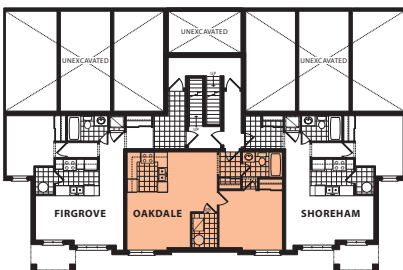

Condo Townhome Suites

Oakdale - 649 Sq. Ft.

LOWER FLOOR
ELEV. 2

LOWER FLOOR - ELEV. 2

BLOCK K • UNIT 2

All dimensions and drawings are approximate. Information is subject to change without notice. Actual square footage may vary from the floor area. E. & O.E.