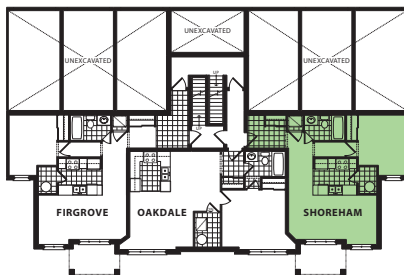

# Shoreham - 635 Sq. Ft.

LOWER FLOOR  
ELEV. 1

LOWER FLOOR - ELEV. 1

BLOCK C • UNIT 3

All dimensions and drawings are approximate. Information is subject to change without notice. Actual square footage may vary from the floor area. E. & O.E.