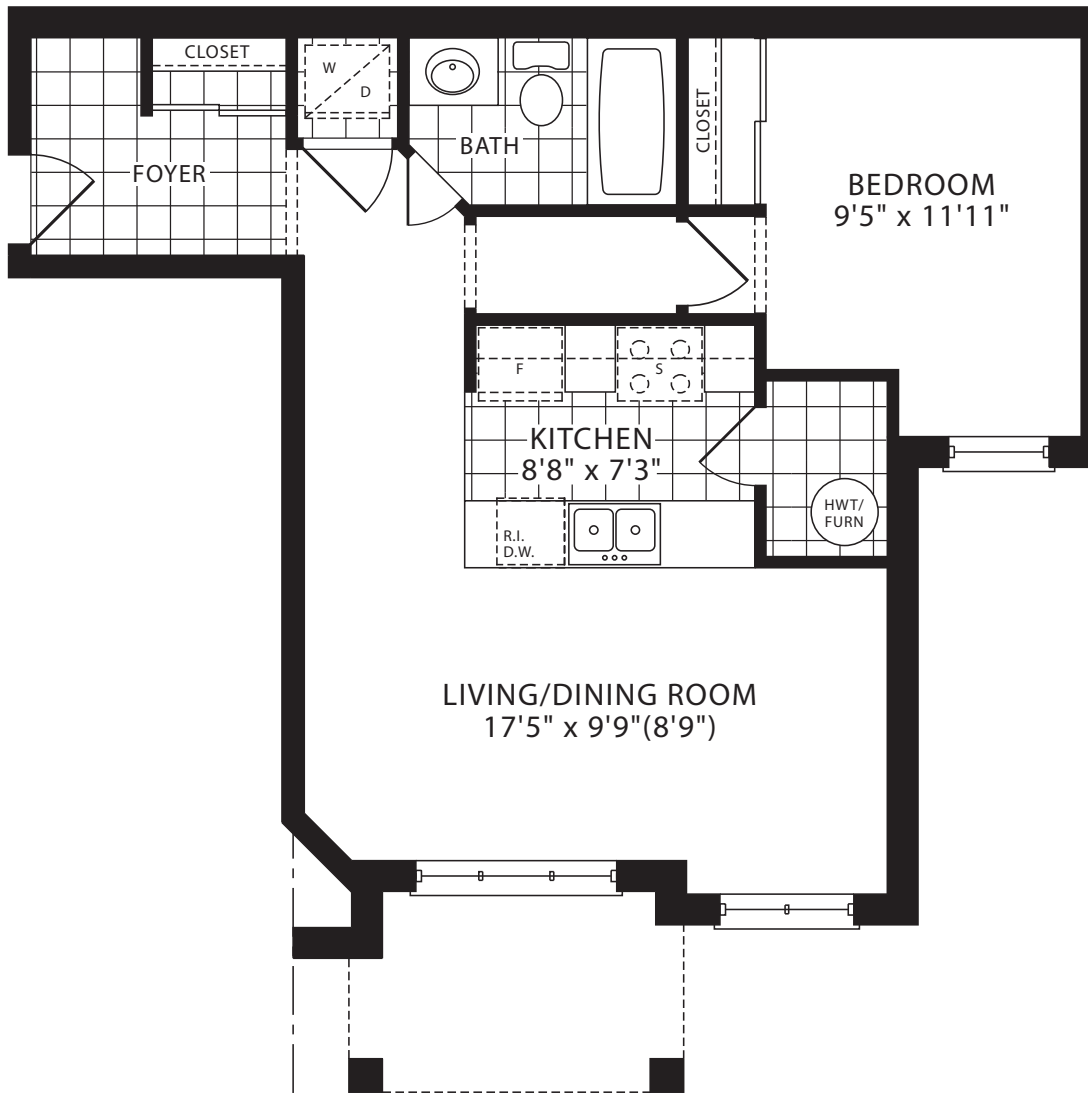

Condo Townhome Suites

# Shoreham - 635 Sq. Ft.

LOWER FLOOR  
ELEV. 1

LOWER FLOOR - ELEV. 1

BLOCK C • UNIT 3

All dimensions and drawings are approximate. Information is subject to change without notice. Actual square footage may vary from the floor area. E. & O.E.