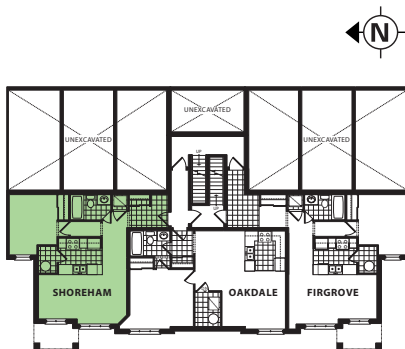

Shoreham - 635 Sq. Ft.

LOWER FLOOR - ELEV. 3 (REV.)

BLOCK D • UNIT 1

All dimensions and drawings are approximate. Information is subject to change without notice. Actual square footage may vary from the floor area. E. & O.E.