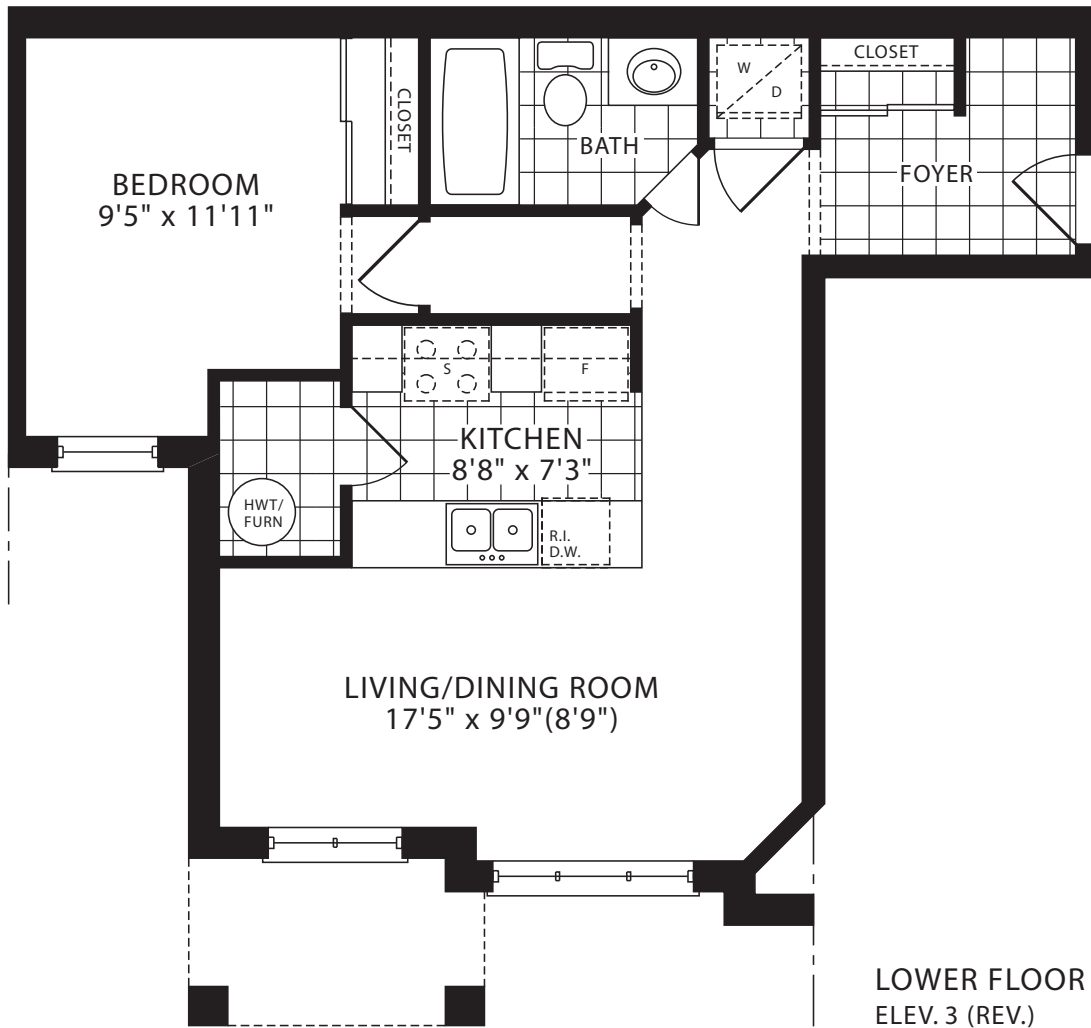

Shoreham - 635 Sq. Ft.

LOWER FLOOR - ELEV. 3 (REV.)

BLOCK D • UNIT 1

All dimensions and drawings are approximate. Information is subject to change without notice. Actual square footage may vary from the floor area. E. & O.E.