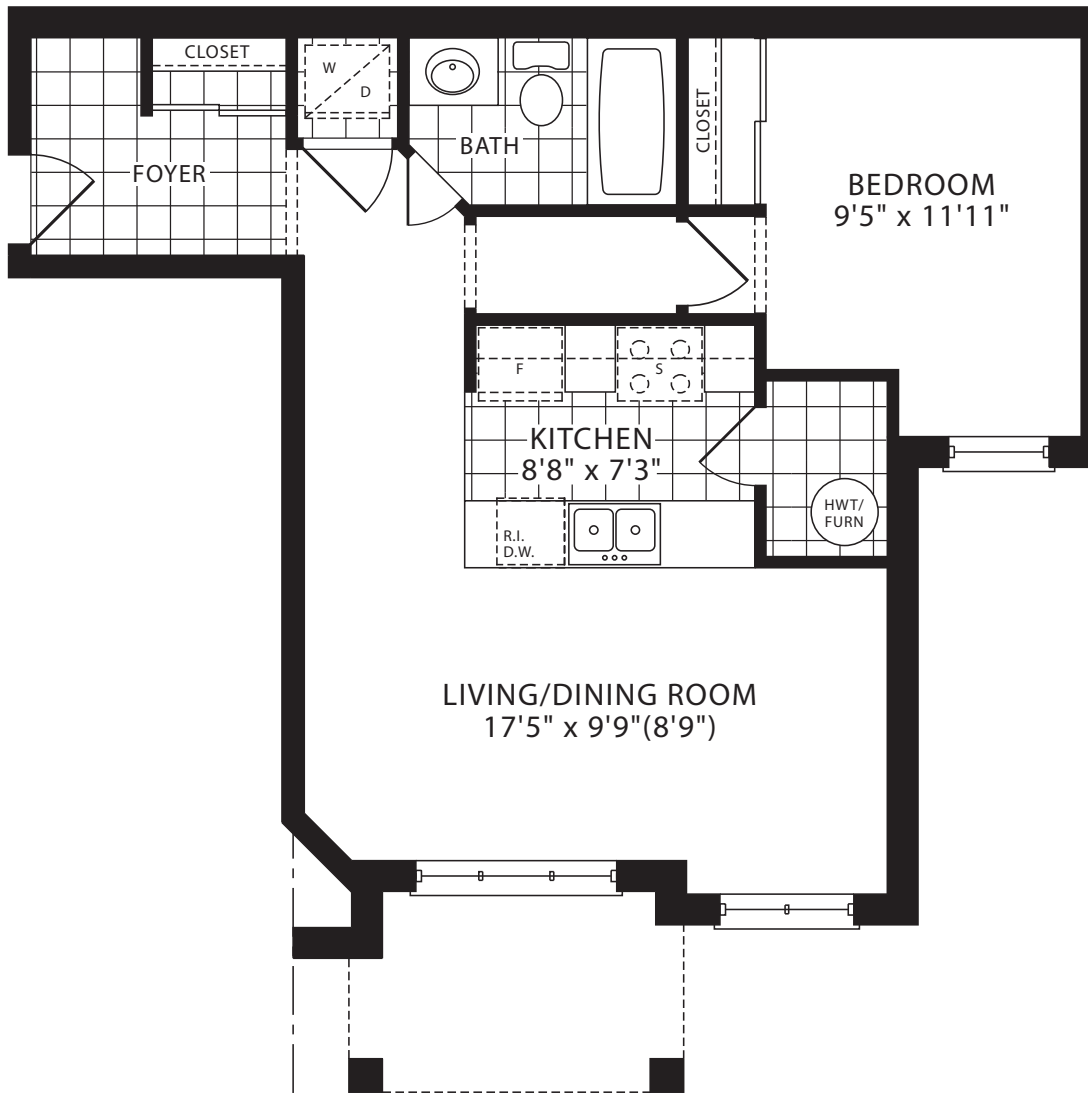

Condo Townhome Suites

# Shoreham - 635 Sq. Ft.

LOWER FLOOR  
ELEV. 1

LOWER FLOOR - ELEV. 1

BLOCK J • UNIT 3

All dimensions and drawings are approximate. Information is subject to change without notice. Actual square footage may vary from the floor area. E. & O.E.