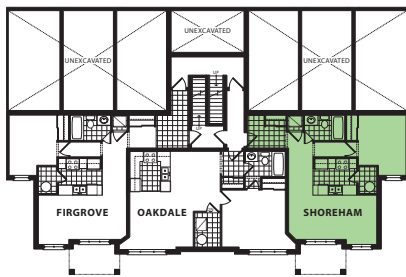

Condo Townhome Suites

# Shoreham - 635 Sq. Ft.

LOWER FLOOR  
ELEV. 1

LOWER FLOOR - ELEV. 1

BLOCK J • UNIT 3

All dimensions and drawings are approximate. Information is subject to change without notice. Actual square footage may vary from the floor area. E. & O.E.