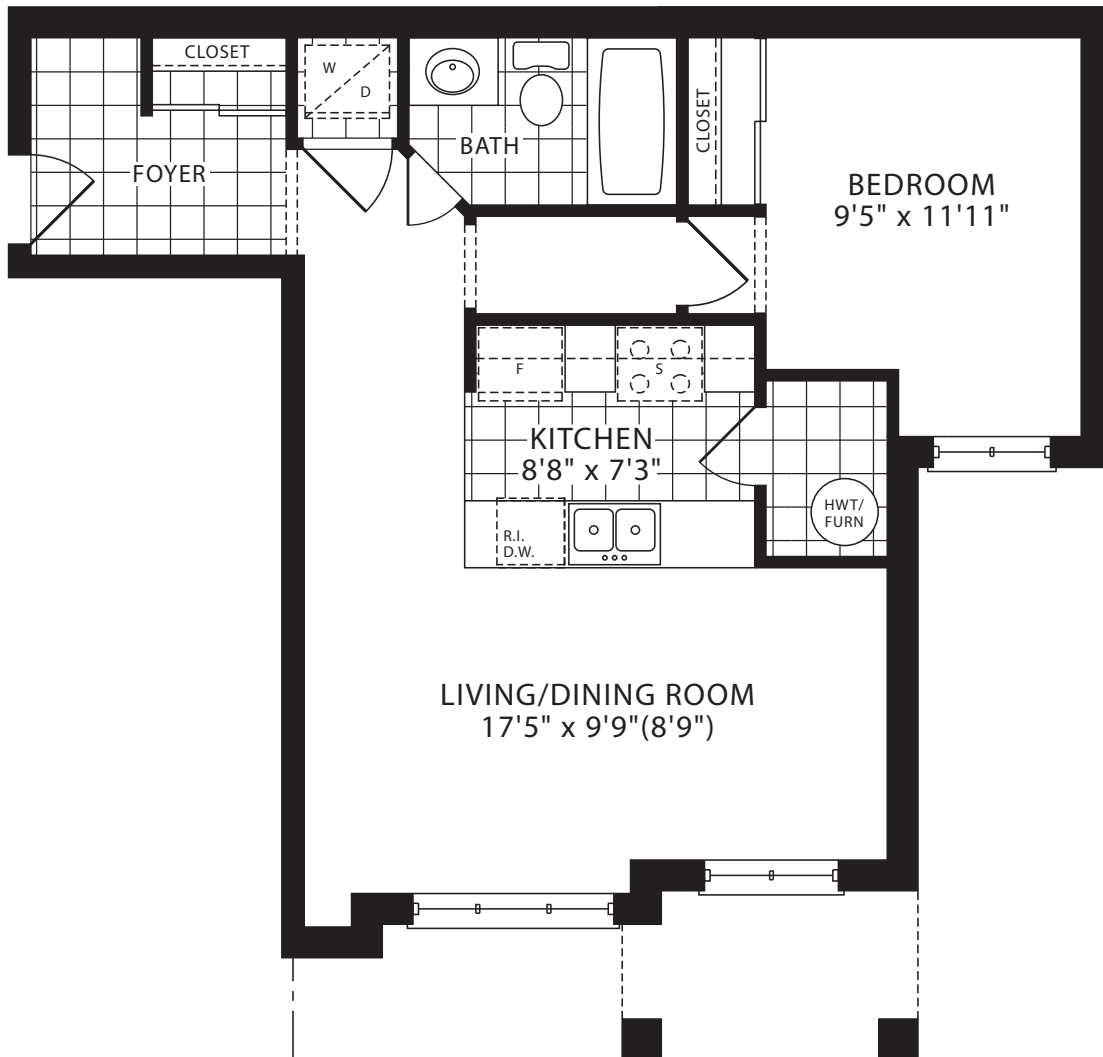

Condo Townhome Suites

# Shoreham - 635 Sq. Ft.

LOWER FLOOR  
(END CONDITION)  
ELEV. 2

LOWER FLOOR - ELEV. 2

BLOCK K • UNIT 3

All dimensions and drawings are approximate. Information is subject to change without notice. Actual square footage may vary from the floor area. E. & O.E.