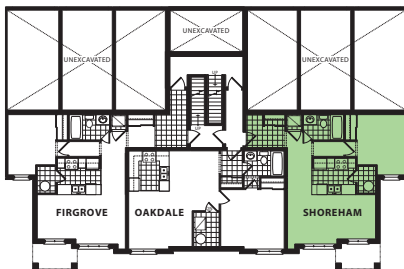

Condo Townhome Suites

# Shoreham - 635 Sq. Ft.

LOWER FLOOR  
(END CONDITION)  
ELEV. 2

LOWER FLOOR - ELEV. 2

BLOCK K • UNIT 3

All dimensions and drawings are approximate. Information is subject to change without notice. Actual square footage may vary from the floor area. E. & O.E.